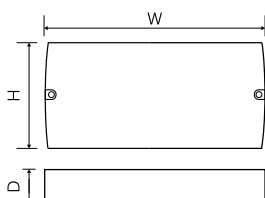

Technical Specification

Construction	Polycarbonate
LED Chip	BELL
Input Voltage	220-240VAC, 50 / 60Hz
Power Factor	>0.9
Operating Temp	0°C to +35°C
Standard	CE & UKCA
Battery	LiFePO4